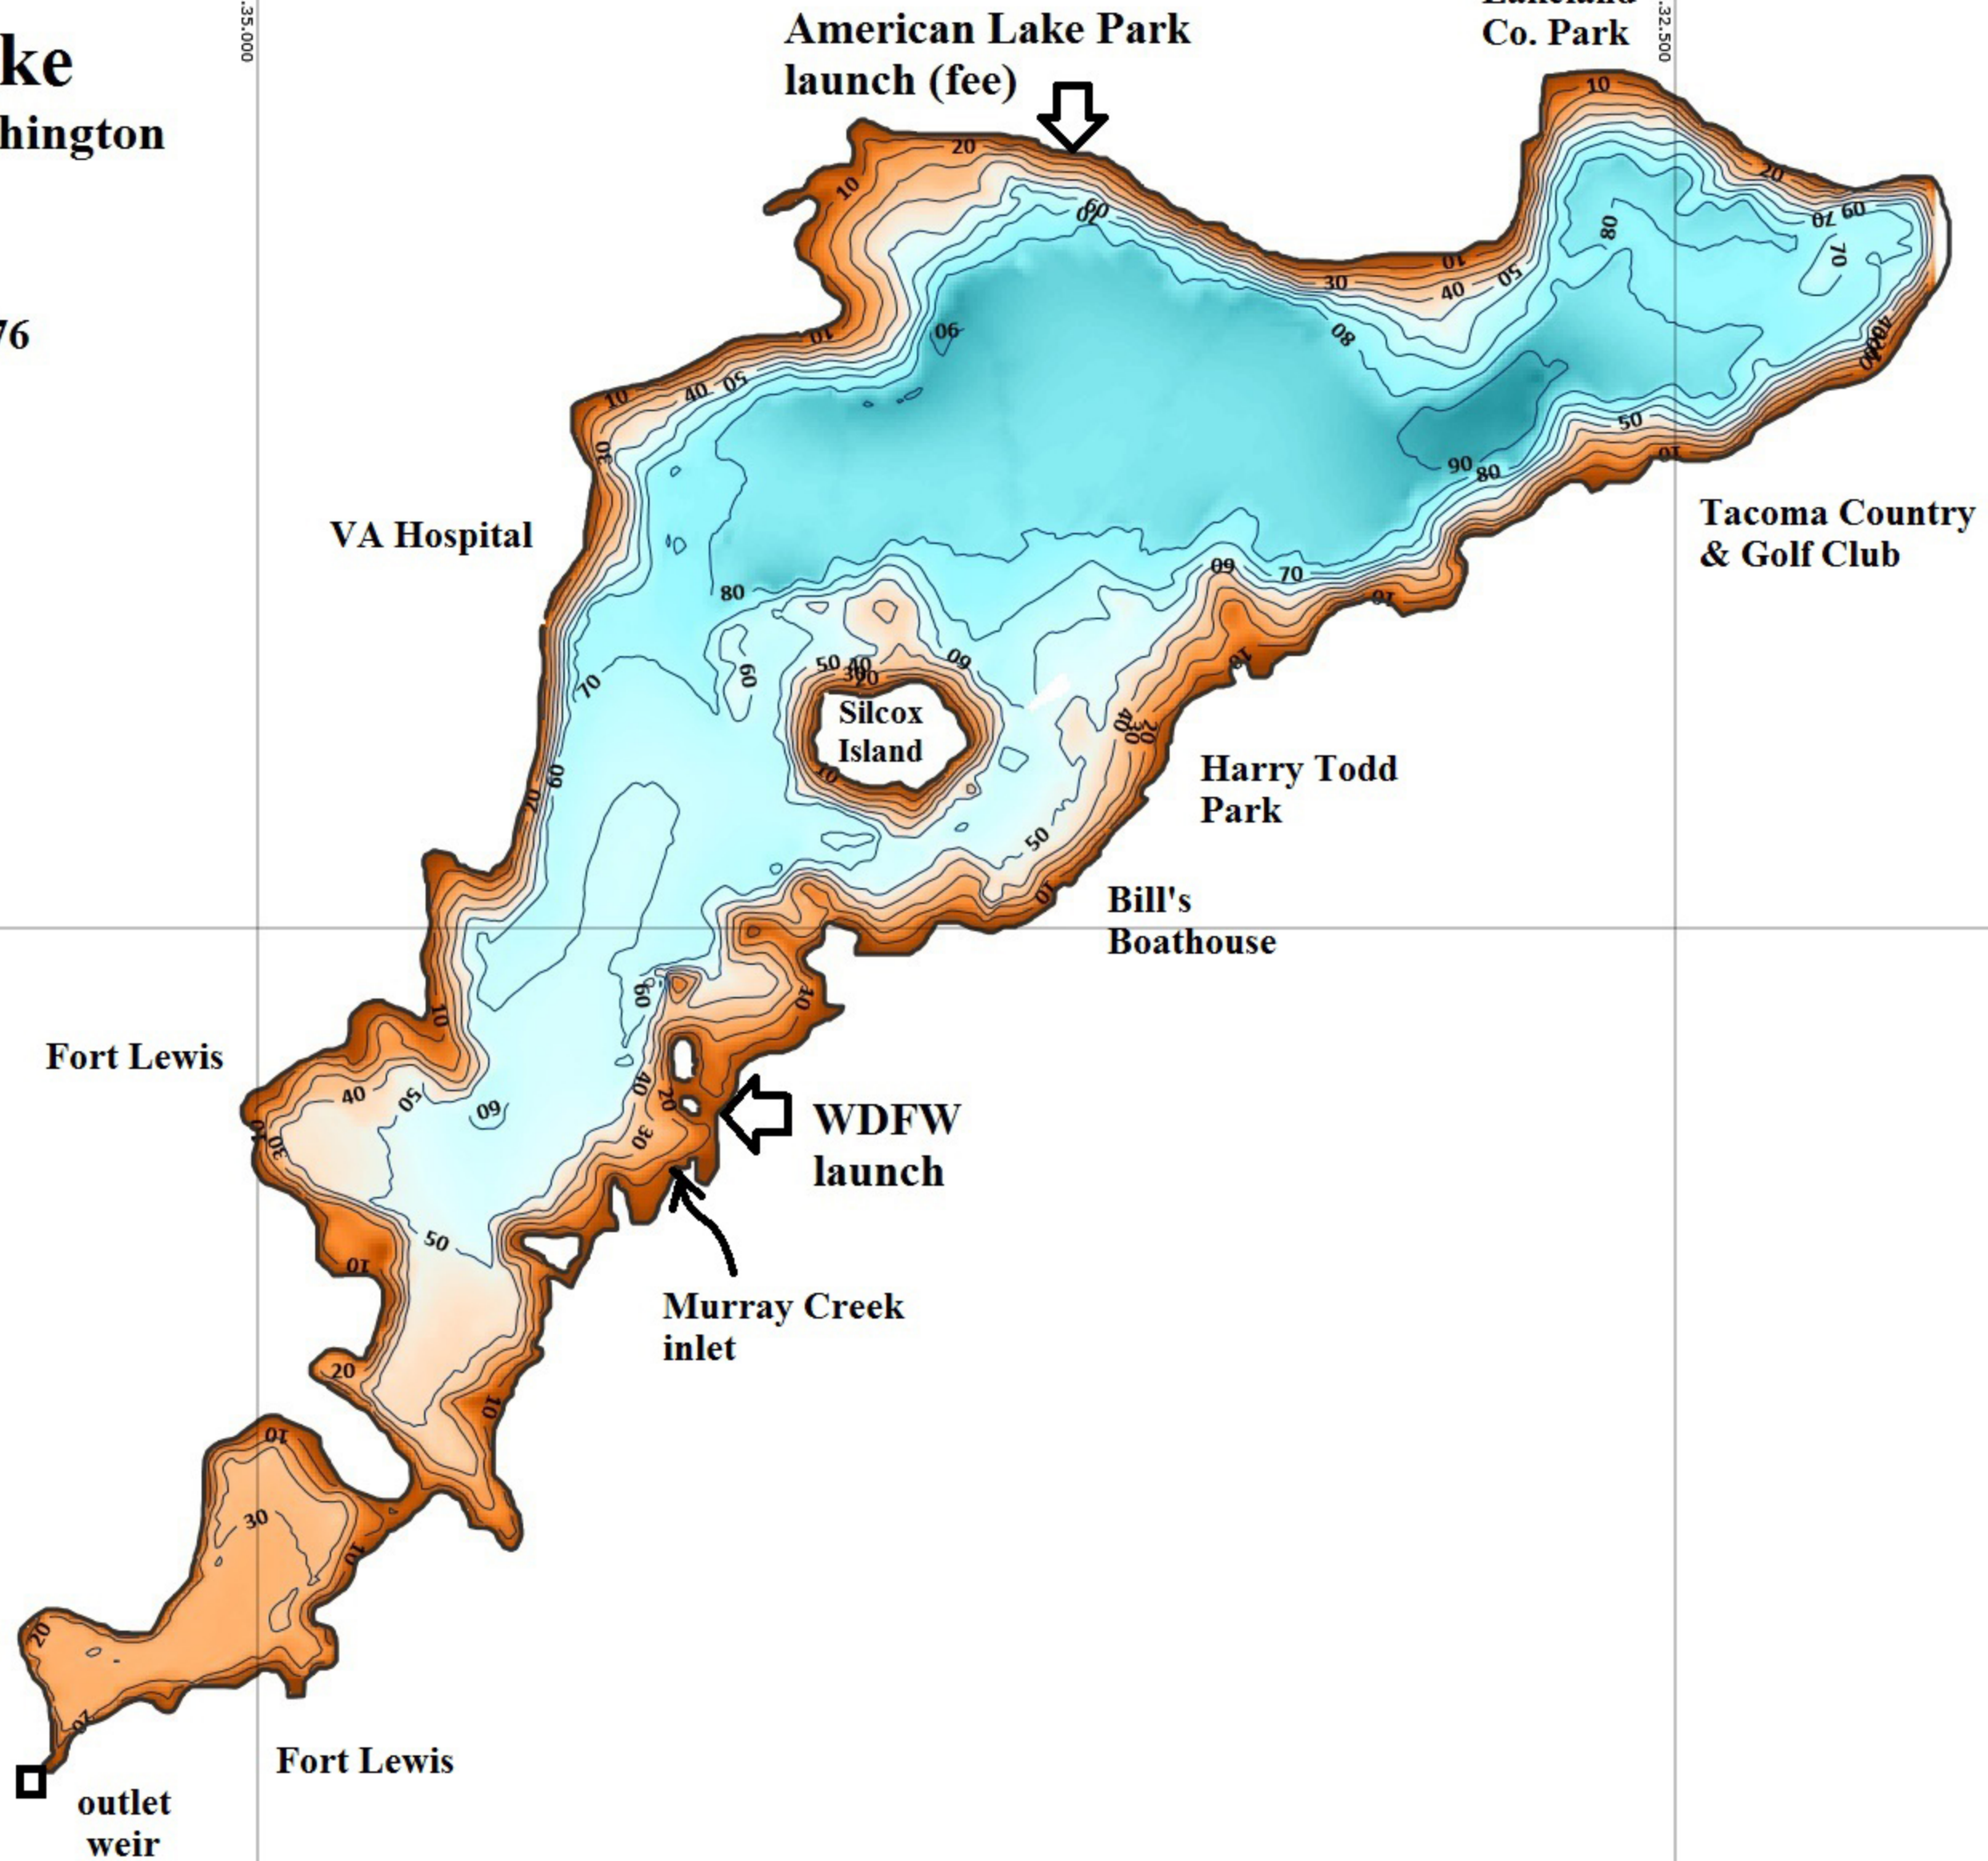

American Lake

Pierce County, Washington

Acres: 1,091.3

Elevation: 238 feet

Latitude: 47.12072162

Longitude: -122.5648876

Sec. 21, T19N, R2E

Survey Date: 2013

Species:

Rainbow Trout

Kokanee

Cutthroat

Perch

Bass: Rock, SM, LM

W122.35.000

W122.32.500