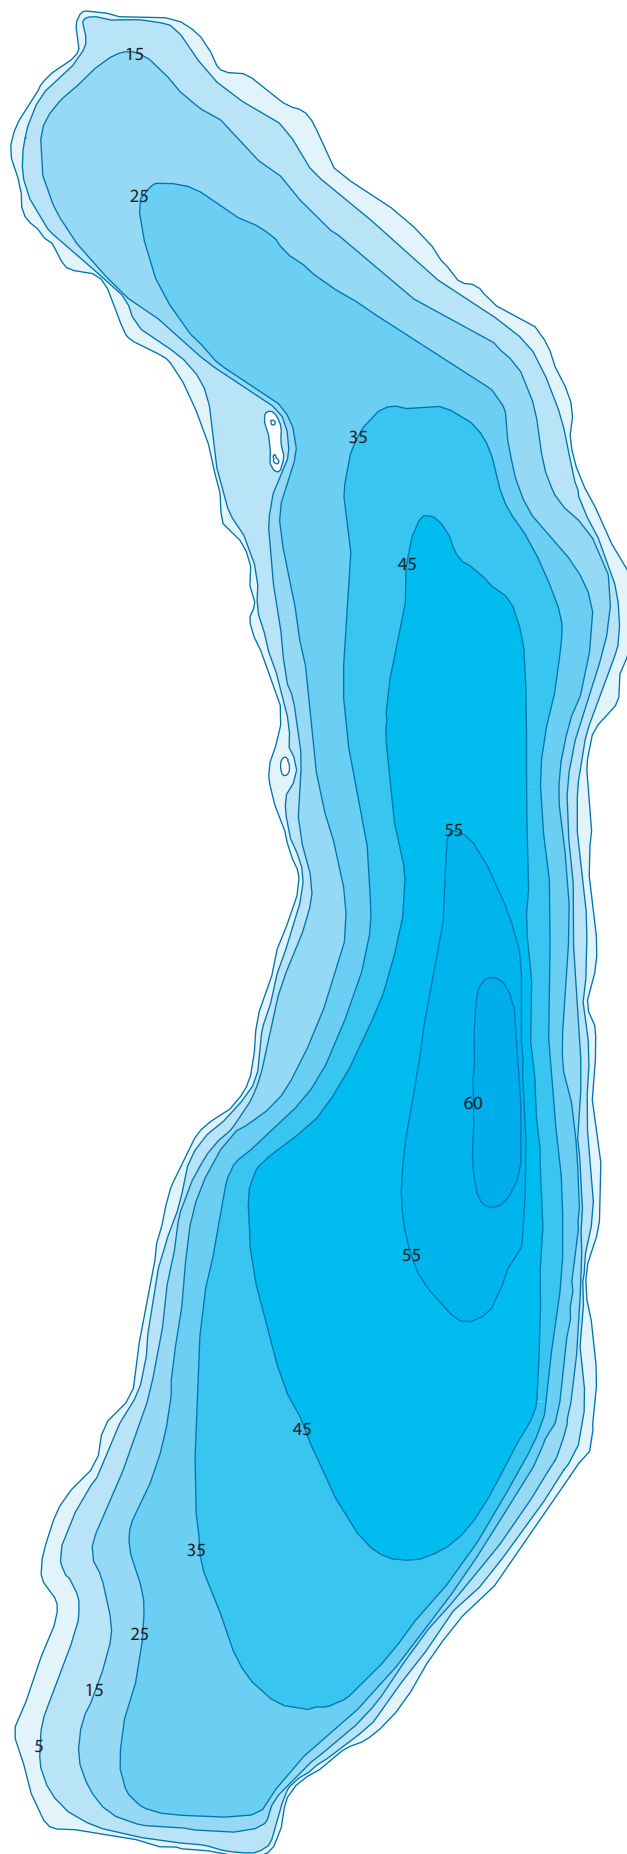

Available Species

Rainbow Trout

40